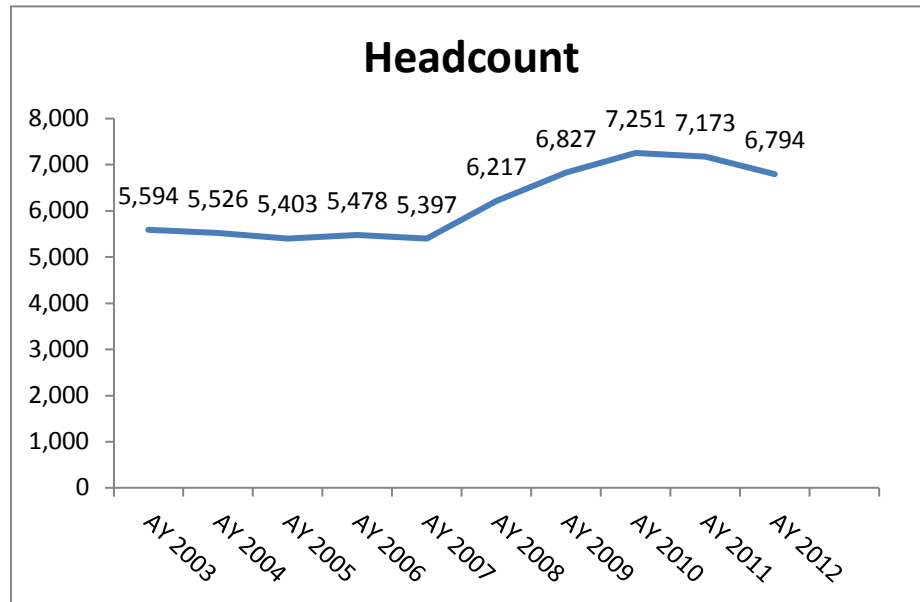

# GRAYSON COLLEGE STUDENT PROFILE: ACADEMIC YEAR 2012-2013

| AY Student Enrollment | Headcount | Credit Hours | Contact Hours | New Students |
|-----------------------|-----------|--------------|---------------|--------------|
| 2011 Enrollment       | 7,173     | 114,086      | 2,469,616     | 2,692        |
| 2012 Enrollment       | 6,794     | 105,160      | 2,239,210     | 2,430        |
| Percentage Difference | -5.28%    | -7.82%       | -9.33%        | -9.73%       |

| Gender  |        |
|---------|--------|
| Female  | 61.20% |
| Male    | 38.80% |
| Unknown | 0.00%  |

| Financial Aid     |     |
|-------------------|-----|
| Pell Grant        | 54% |
| Student Loans     | 32% |
| All Financial Aid | 71% |

**Total Number of Courses: 2039**

**Average Class Size: 17.7**

**% Courses taught by full-time faculty: 65%**